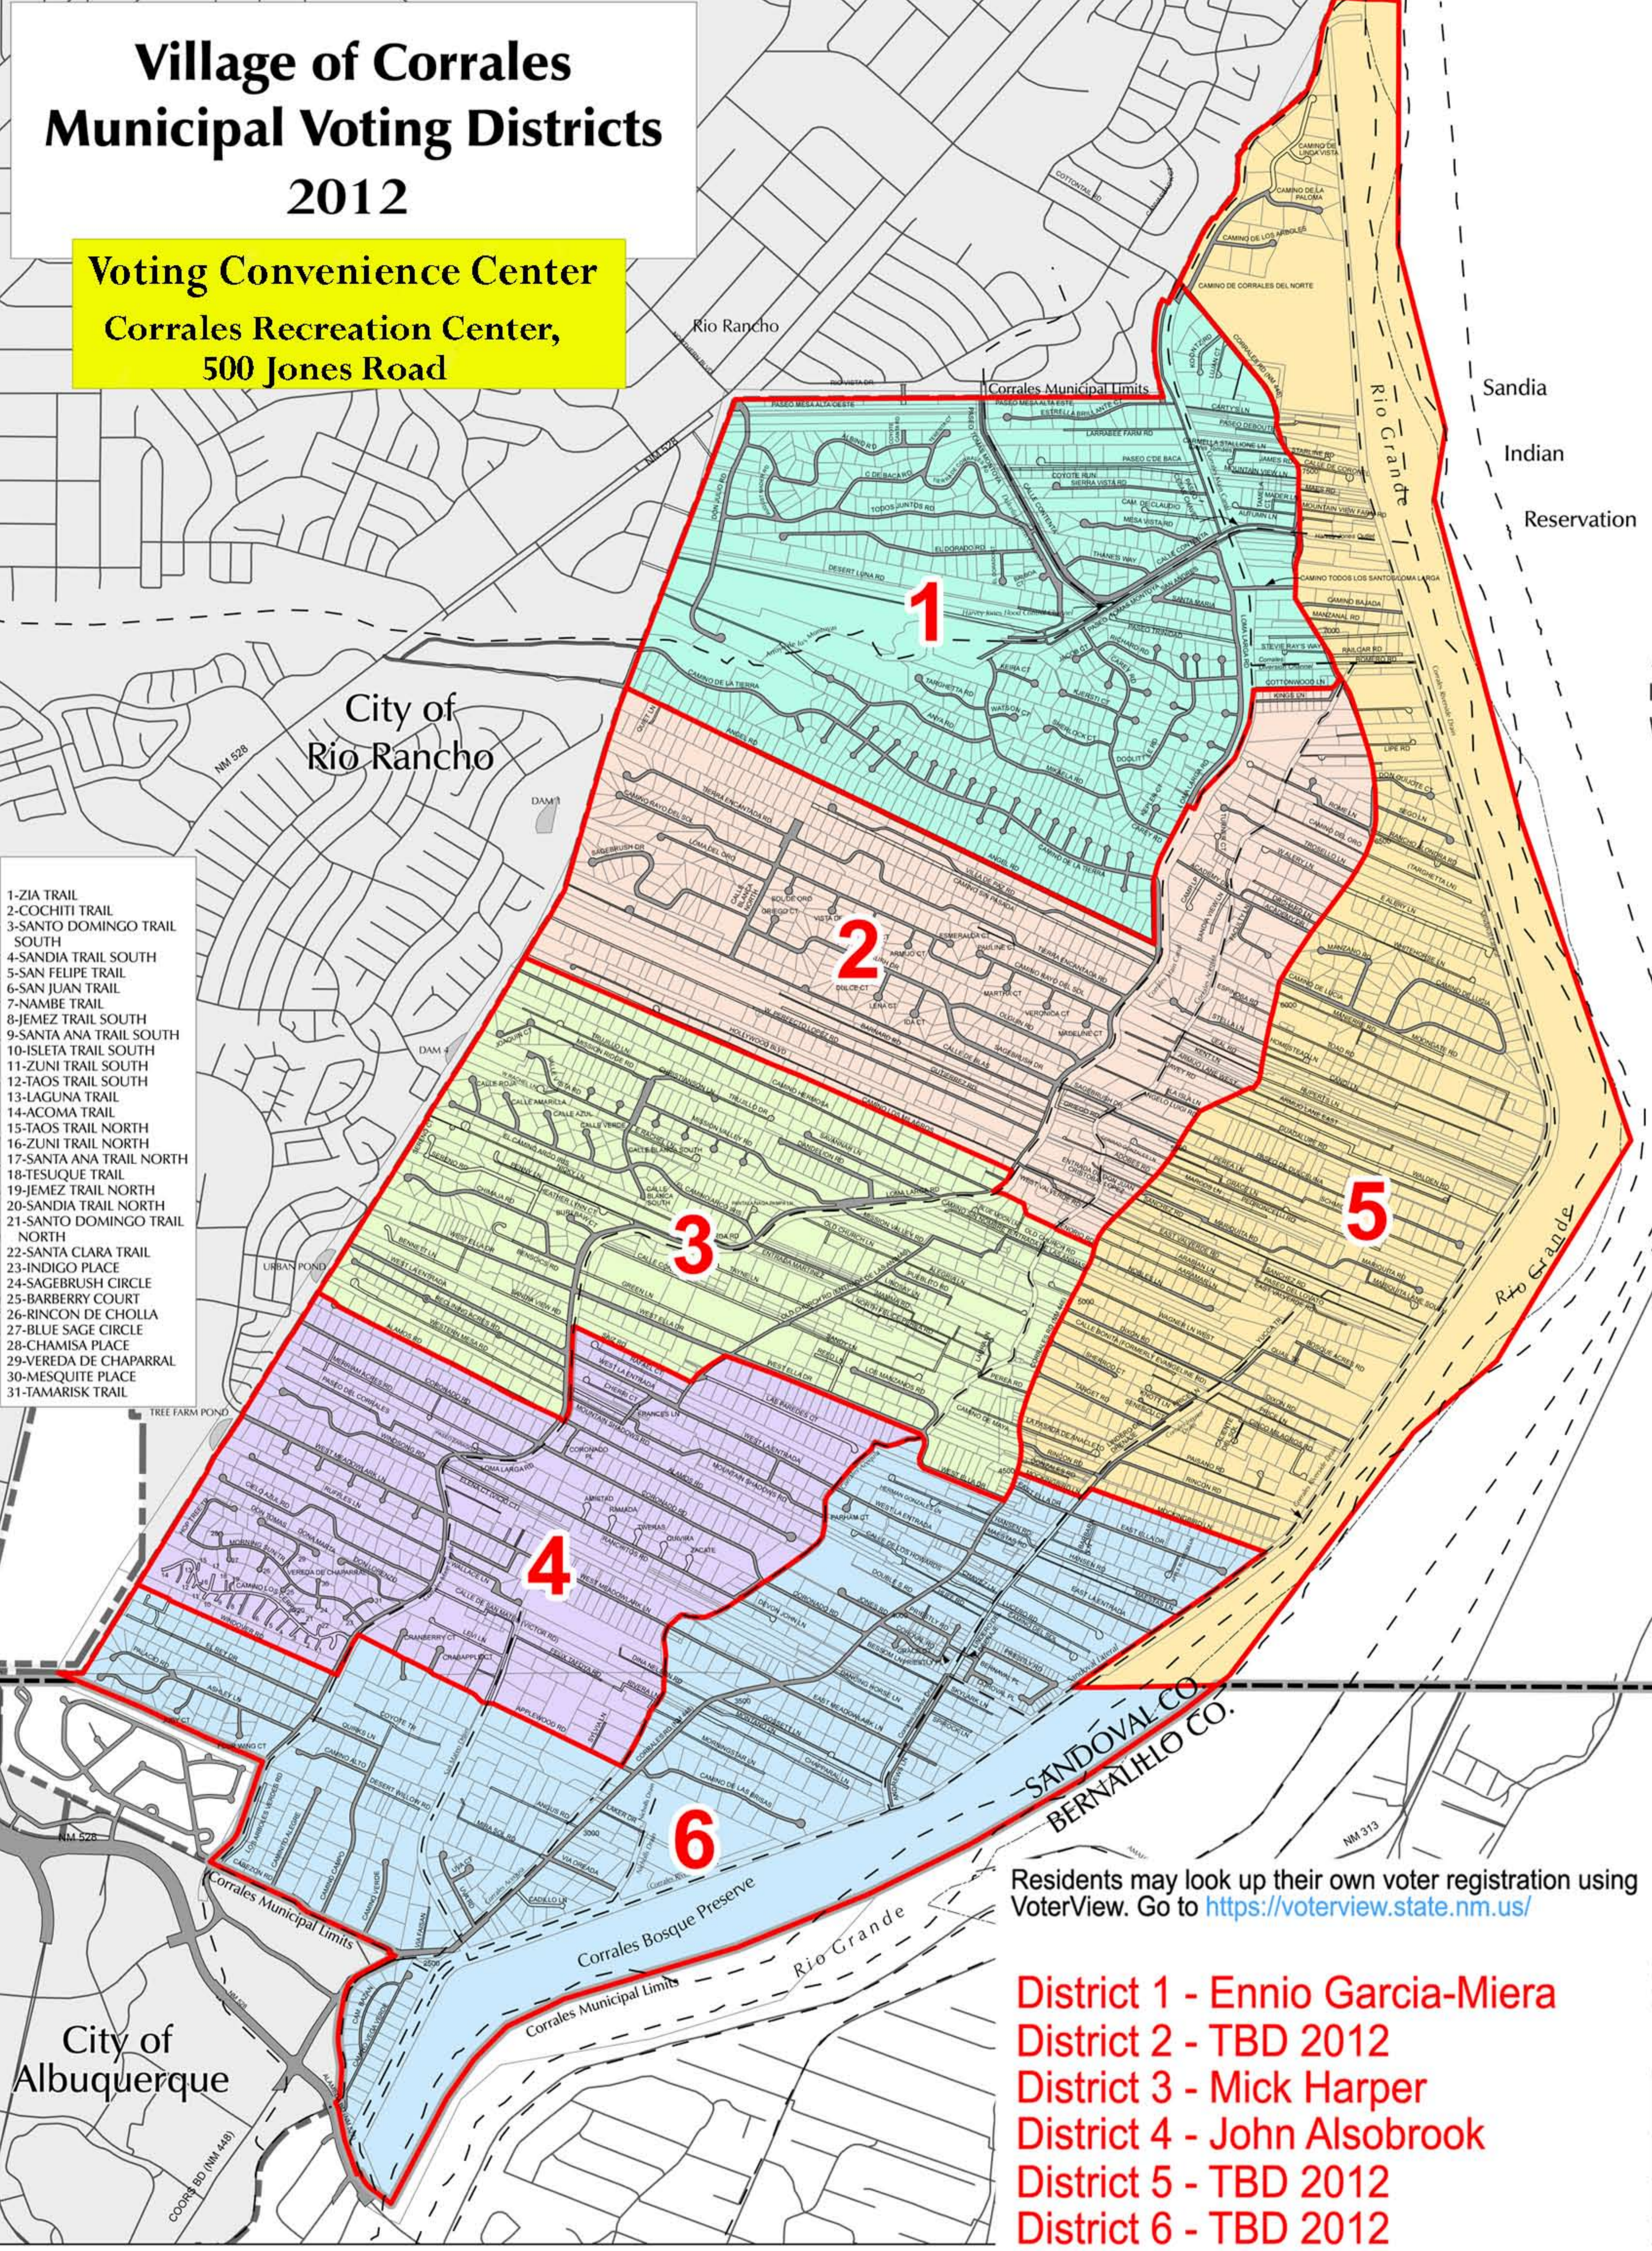

Village of Corrales Municipal Voting Districts 2012

Voting Convenience Center
Corrales Recreation Center,
500 Jones Road

- 1-ZIA TRAIL
- 2-COCHITI TRAIL
- 3-SANTO DOMINGO TRAIL SOUTH
- 4-SANDIA TRAIL SOUTH
- 5-SAN FELIPE TRAIL
- 6-SAN JUAN TRAIL
- 7-NAMBE TRAIL
- 8-JEMEZ TRAIL SOUTH
- 9-SANTA ANA TRAIL SOUTH
- 10-ISLETA TRAIL SOUTH
- 11-ZUNI TRAIL SOUTH
- 12-TAOS TRAIL SOUTH
- 13-LAGUNA TRAIL
- 14-ACOMA TRAIL
- 15-TAOS TRAIL NORTH
- 16-ZUNI TRAIL NORTH
- 17-SANTA ANA TRAIL NORTH
- 18-TESUQUE TRAIL
- 19-JEMEZ TRAIL NORTH
- 20-SANDIA TRAIL NORTH
- 21-SANTO DOMINGO TRAIL NORTH
- 22-SANTA CLARA TRAIL
- 23-INDIGO PLACE
- 24-SAGEBRUSH CIRCLE
- 25-BARBERRY COURT
- 26-RINCON DE CHOLLA
- 27-BLUE SAGE CIRCLE
- 28-CHAMISA PLACE
- 29-VEREDA DE CHAPARRAL
- 30-MESQUITE PLACE
- 31-TAMARISK TRAIL